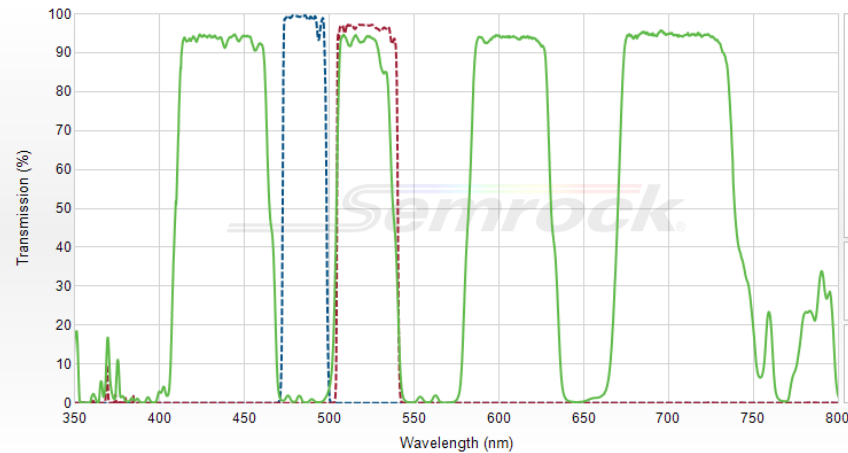

螢光濾片組-1

● Excitation
● Emission

DAPI

TRITC

GFP

Cy5

螢光濾片組-2

● Excitation
● Emission