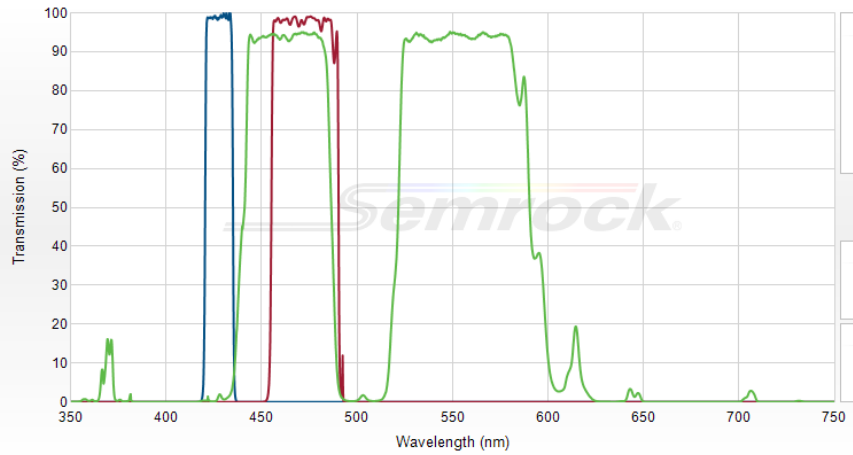

螢光濾片組-2

● Excitation
● Emission

CFP