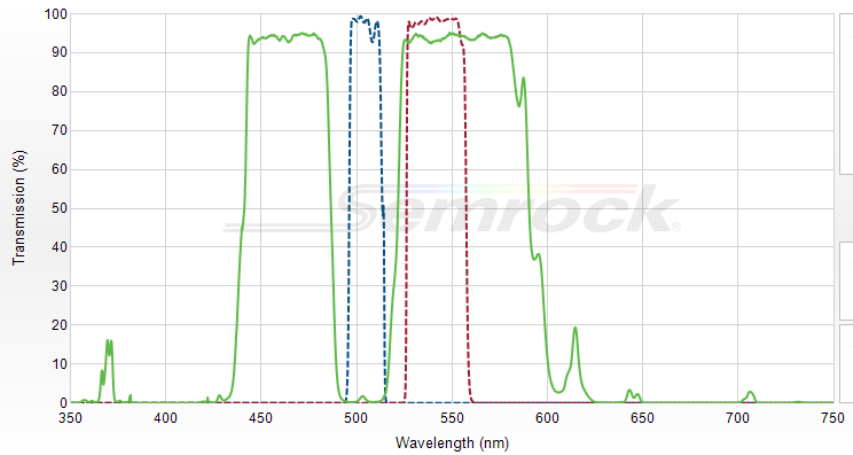

螢光濾片組-2

● Excitation
● Emission

CFP

YFP