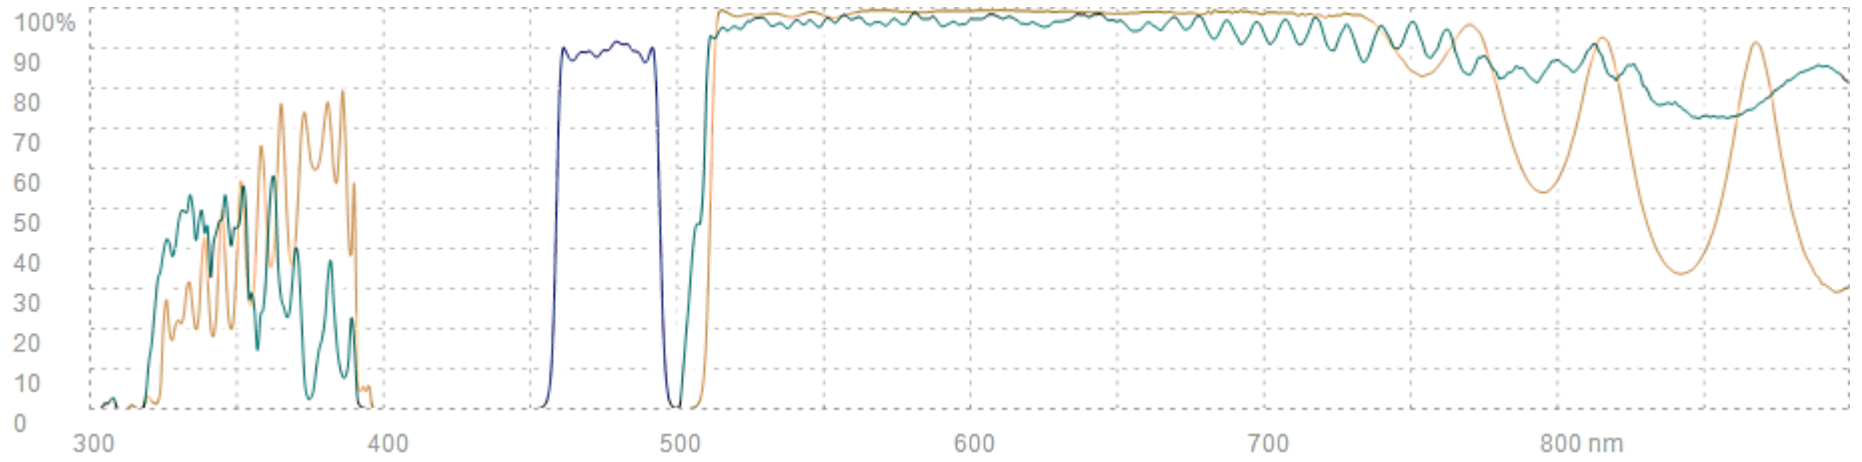

CFP

YFP

螢光濾片組-3

➤ FITC-long

➤ mCherry