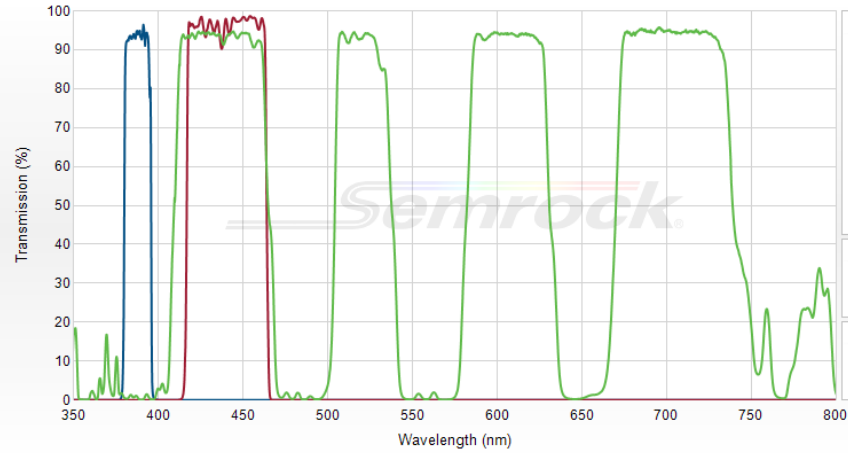

螢光濾片組-1

● Excitation
● Emission

DAPI

TRITC

GFP

Cy5

螢光濾片組-2

● Excitation
● Emission