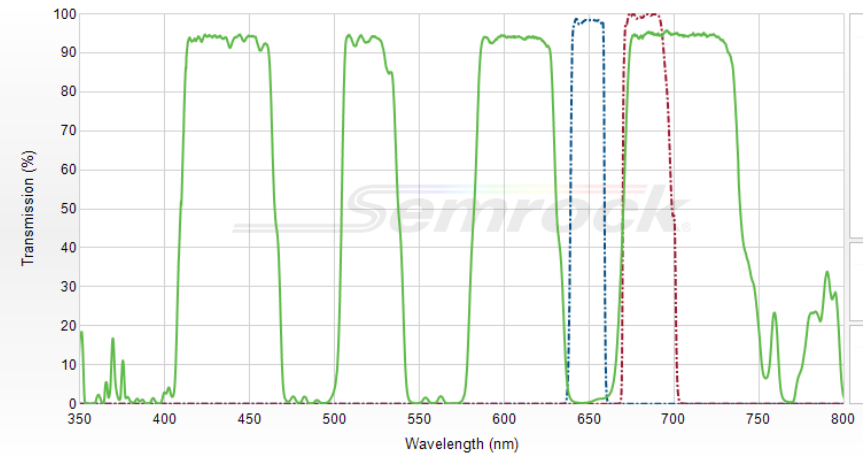

螢光濾片組-1

● Excitation
● Emission

DAPI

TRITC

GFP

Cy5

螢光濾片組-2

● Excitation
● Emission