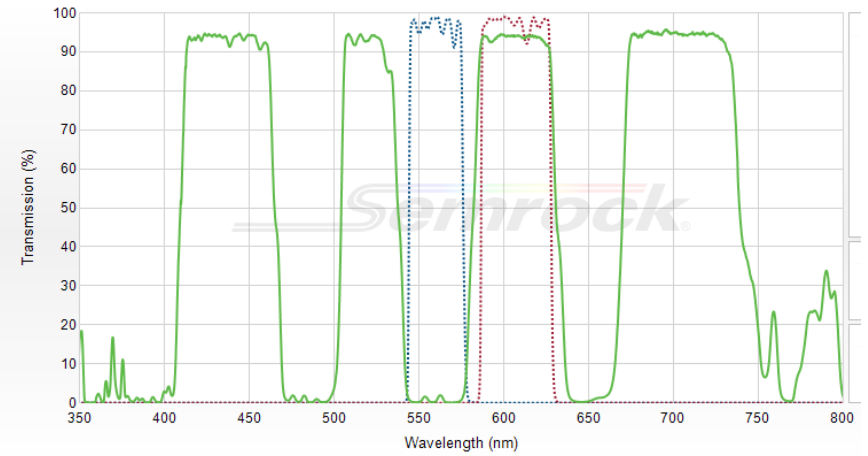

螢光濾片組-1

● Excitation
● Emission

DAPI

TRITC

GFP

Cy5

螢光濾片組-2

● Excitation
● Emission